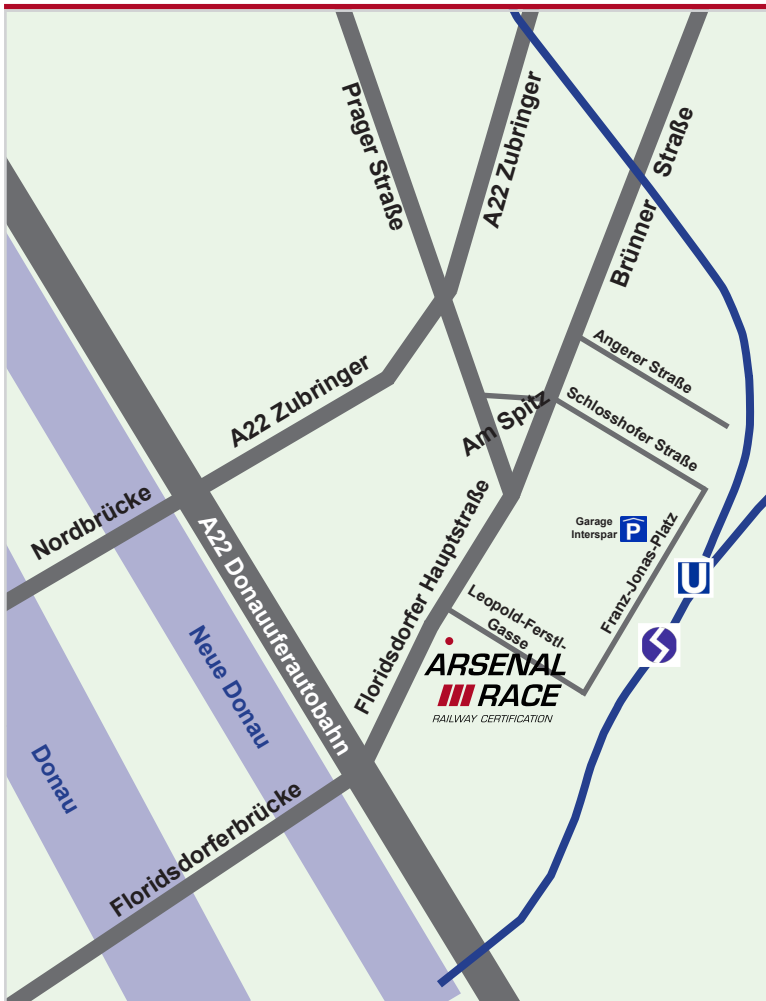

How to find us:

By car:

coming from the A22:

Leave the highway at exit "Floridsdorfer Brücke", direction Floridsdorf. We are located at the corner of Floridsdorfer Hauptstraße / Leopold-Ferstl-Gasse.

coming from Nordbrücke:

In direction Brno take exit "Prager Straße", direction Floridsdorf. Remain on Prager Straße until the 2nd traffic light, then turn left to Am Spitz. Turn right at the next traffic light to Floridsdorfer Hauptstraße, we are located at the corner of Leopold-Ferstl-Gasse.

Parking areas:

There are parking spaces and short-term parking areas along Floridsdorfer Hauptstraße as well as in side roads.

Alternatively you can park in the garage of Interspar supermarket. They provide 2 hours free parking on presentation of a receipt. Otherwise they charge € 2,00 per hour, € 2,50 from the 4th hour.

You can find us at the corner of Leopold-Ferstl-Gasse / Floridsdorfer Hauptstraße. Take a short walk as described in the map.